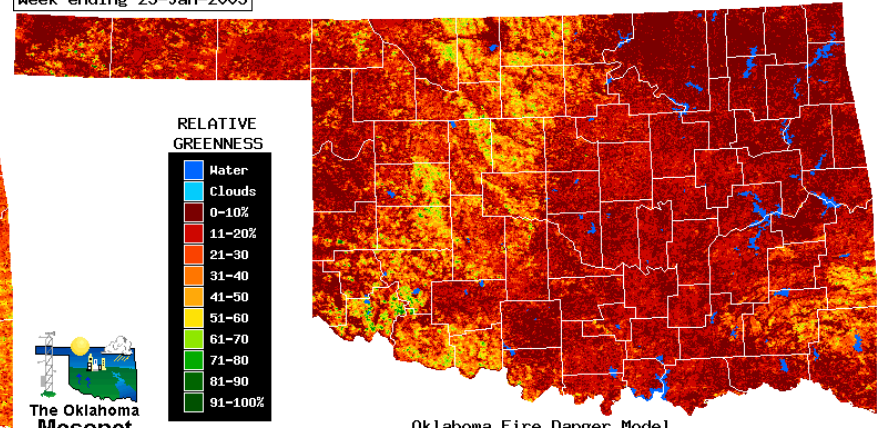

Week ending 31-Jan-2002

Oklahoma Fire Danger Model

Week ending 28-Jan-2003

Oklahoma Fire Danger Model

Week ending 27-Jan-2004

Oklahoma Fire Danger Model

Week ending 25-Jan-2005

Oklahoma Fire Danger Model