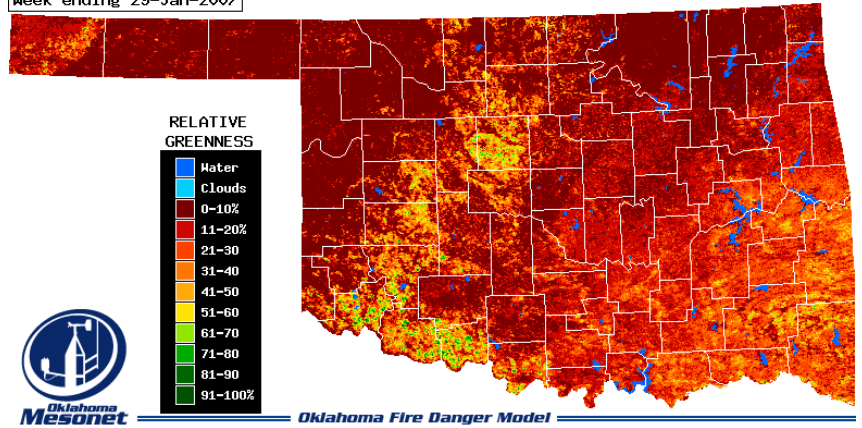

Week ending 29-Jan-2007