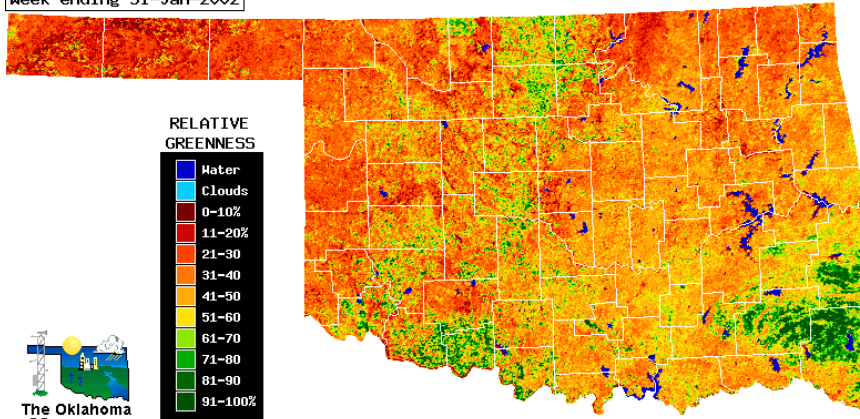

Week ending 31-Jan-2002

Oklahoma Fire Danger Model

Week ending 28-Jan-2003

Oklahoma Fire Danger Model

Week ending 27-Jan-2004

Oklahoma Fire Danger Model

Week ending 25-Jan-2005

Oklahoma Fire Danger Model