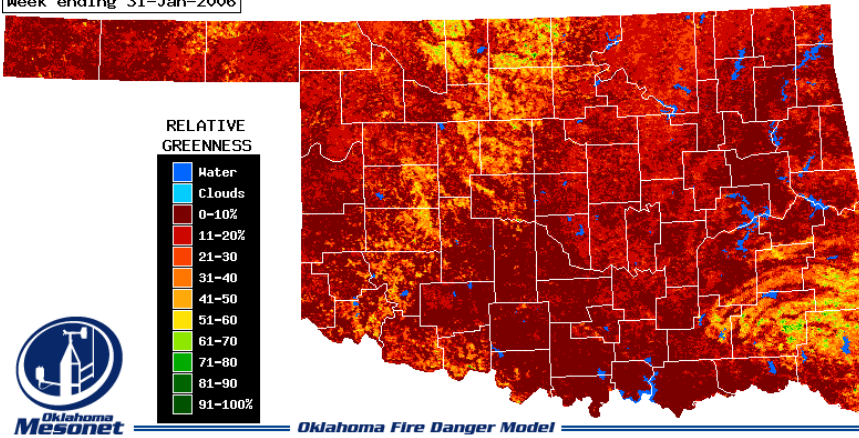

Week ending 31-Jan-2006