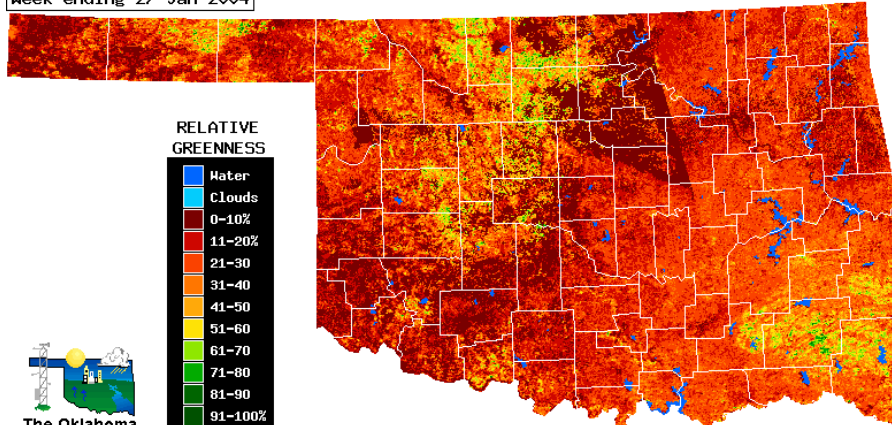

Week ending 31-Jan-2002

Oklahoma Fire Danger Model

Week ending 28-Jan-2003

Oklahoma Fire Danger Model

Week ending 27-Jan-2004

Oklahoma Fire Danger Model

Week ending 25-Jan-2005

Oklahoma Fire Danger Model