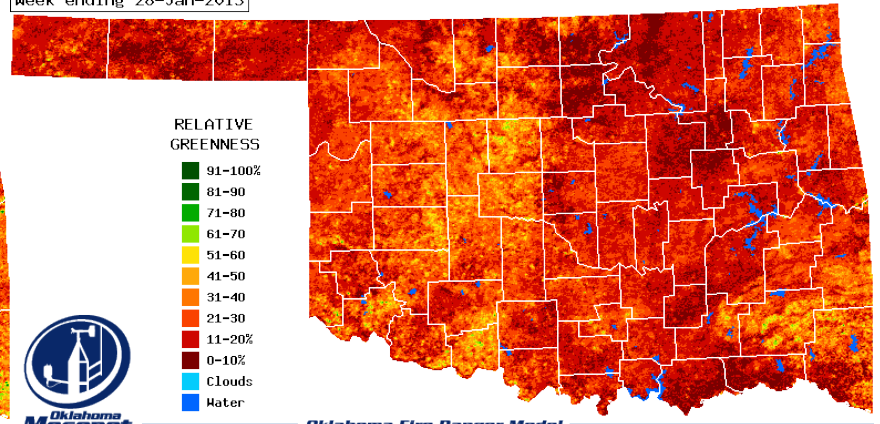

Oklahoma Fire Danger Model