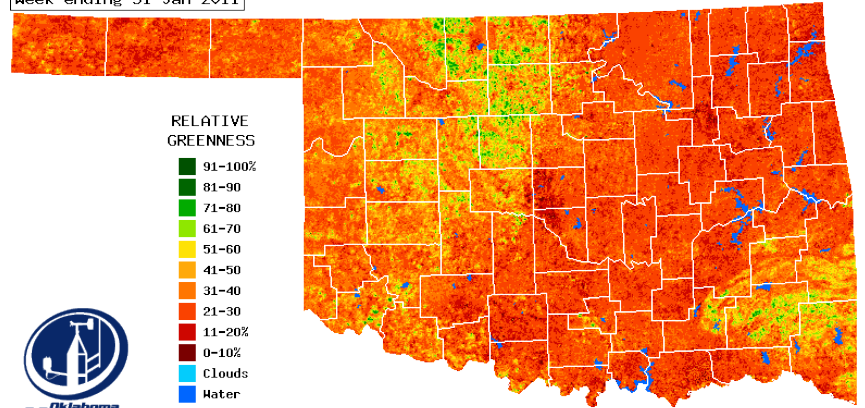

Week ending 31-Jan-2006

Week ending 29-Jan-2007

Week ending 28-Jan-2008

Week ending 26-Jan-2009

Week ending 25-Jan-2010

Oklahoma Fire Danger Model

Week ending 31-Jan-2011

Oklahoma Fire Danger Model