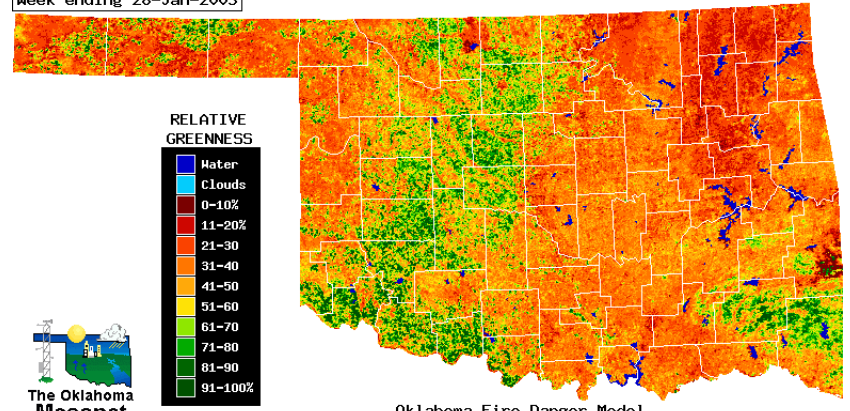

Week ending 31-Jan-2002

Oklahoma Fire Danger Model

Week ending 28-Jan-2003

Oklahoma Fire Danger Model

Week ending 27-Jan-2004

Oklahoma Fire Danger Model

Week ending 25-Jan-2005

Oklahoma Fire Danger Model