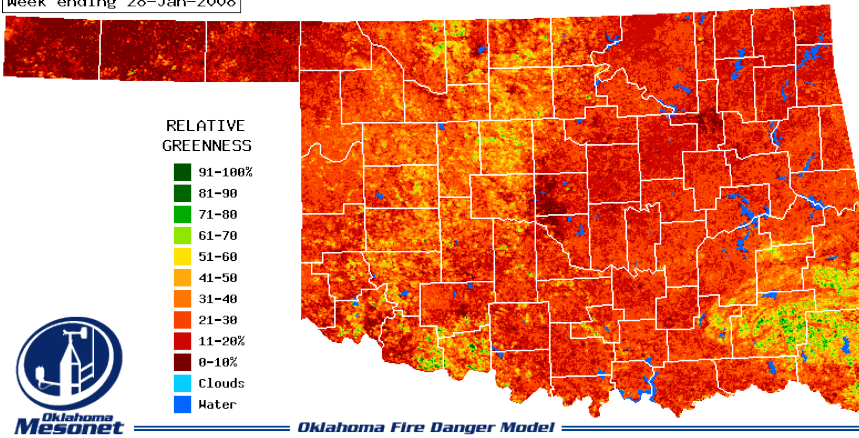

Week ending 28-Jan-2008